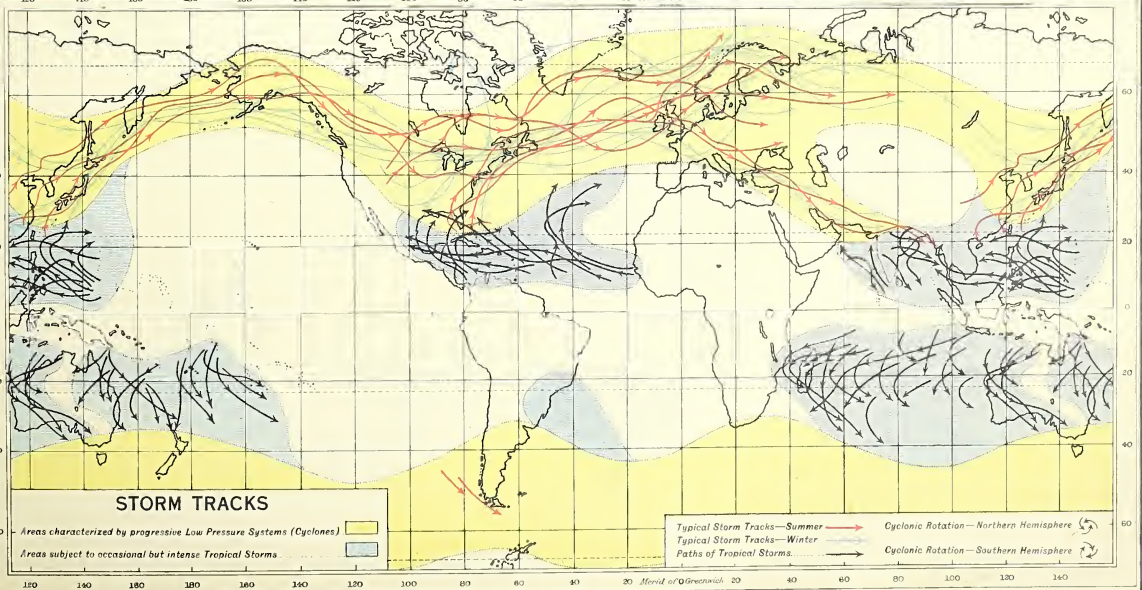

The Drainage Areas are coloured according to the Oceans into which they drain. Inland Drainage Areas shown White

imuthal
projection

Mollweide's Equal-Area Projection

VOLCANOES, ETC.

- Active Volcanoes
- Extinct Volcanoes
- Solfataras
- Mud Volcanoes
- ⊕ Geysers

MAGNETIC VARIATION, 1932

■ West of True North
■ East of True North

Note to Ocean Currents

Warm Currents Cold Currents
 direction of the currents is shown by the arrows.
 thickness of the arrows indicates by the number of strokes
 mean speed of the water drift in an hour.
 thick strokes above indicate the number of nautical miles.
 thin strokes below indicate the number of quarters of a mile.
 → 1 mile → 2 miles → 3 miles
 → 1/4 → 2/4 → 3/4

Note to Monsoon Drifts

In the Indian Ocean, the China Sea and the West Coast of Mexico and Central America, the currents change with the Monsoons. The simple arrows → show the S.W. and S.E. Monsoon Drift during the Northern Summer. The arrows marked thus ← → show the N.W. and N.E. Monsoon Drift during the Northern Winter. Limit of Floating Ice Limit of Pack Ice
 Sea-Weed